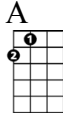

HELL – Squirrel Nut Zippers

CHORDS USED IN THIS SONG

Intro:

Dm /// x4

Dm /// A/// Dm/

Dm /// A/// Dm/

Chorus:

[Dm]In the afterlife

But all the things you try to hide

Will be revealed on the [Dm]other side.

Chorus

Dm /// A/// Dm/ [Trumpet solo]

Dm /// A/// Dm/

[Verse x2]

[Dm]Now the D and the A and the M and the N

And the A and the T and the [A]I-O-N