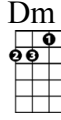

HELL – Squirrel Nut Zippers

CHORDS USED IN THIS SONG

Intro:

Dm /// x4

Dm /// A/// Dm/

Dm /// A/// Dm/

Chorus:

[Dm]In the afterlife

But all the things you try to hide

Will be revealed on the [Dm]other side.

Chorus

Dm /// A/// Dm/ [Trumpet solo]

Dm /// A/// Dm/

[Verse x2]

[Dm]Now the D and the A and the M and the N

And the A and the T and the [A]I-O-N